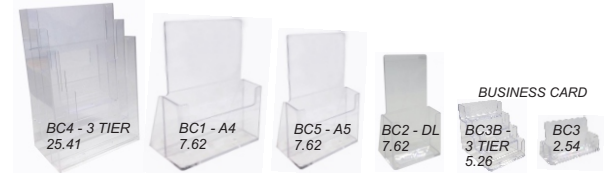

Z FRAME BROCHURE STAND

□ **CHROME** BS1Z 72.77

Z FRAME BROCHURE STAND

□ **CHROME** BS1ZA3 98.18

FLOOR BROCHURE STAND

■ **BLACK** BS1B 60.64
□ **WHITE** BS1W 60.64
□ **GREY** BS1W 60.64
■ **BEECH** BS1BE 60.64
300SQ x 1200H - 5 POCKET A4

TABLE BROCHURE HOLDERS

WALL MOUNTED BROCHURE HOLDERS

COUNTER SHOWCASE

■ **BLACK** SC2 231.00
1000W x 935H x 500D & LIGHTS

MUSHROOM SHOWCASE

■ **BLACK** SC4 311.85
900SQ x 1065H & LIGHTS

JUNE SHOWCASE

□ **GREY** Sc5 109.73
NO LIGHTS IN GREY UNIT
■ **BLACK** SC5B 127.05
LIGHTS IN BLACK UNIT
UNIT OVERALL SIZE - 1200W x 1170H x 600D
SHOWCASE INTERNAL SIZE - 1168W x 200H x 548D