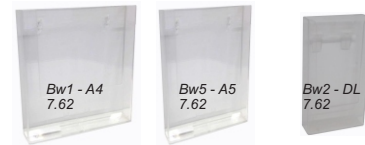

WALL MOUNTED BROCHURE HOLDERS